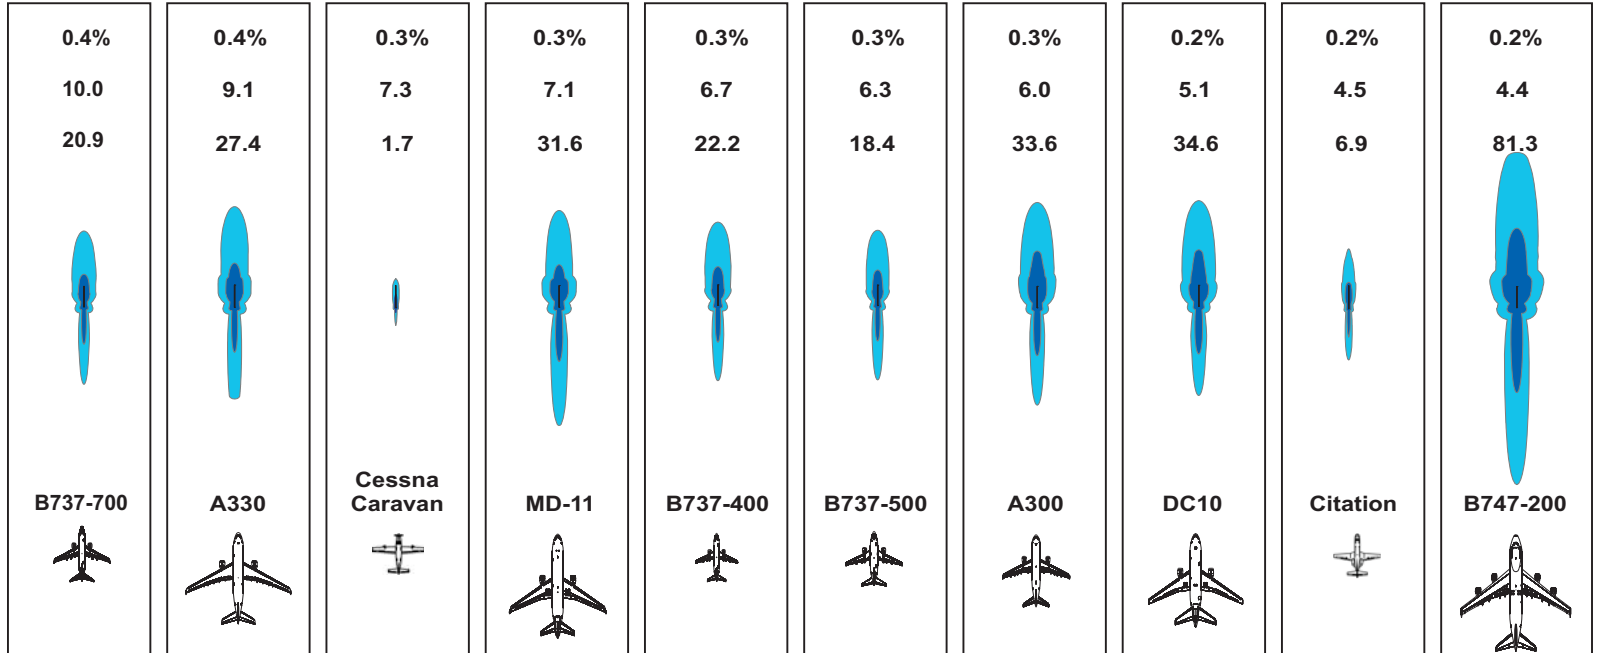

# ORD AIRCRAFT NOISE COMPARISON

Percentage of Total Operations at O'Hare:  
2010 Average Daily Operations:  
Footprint Area (square miles):

Percentage of Total Operations at O'Hare:  
2010 Average Daily Operations:  
Footprint Area (square miles):