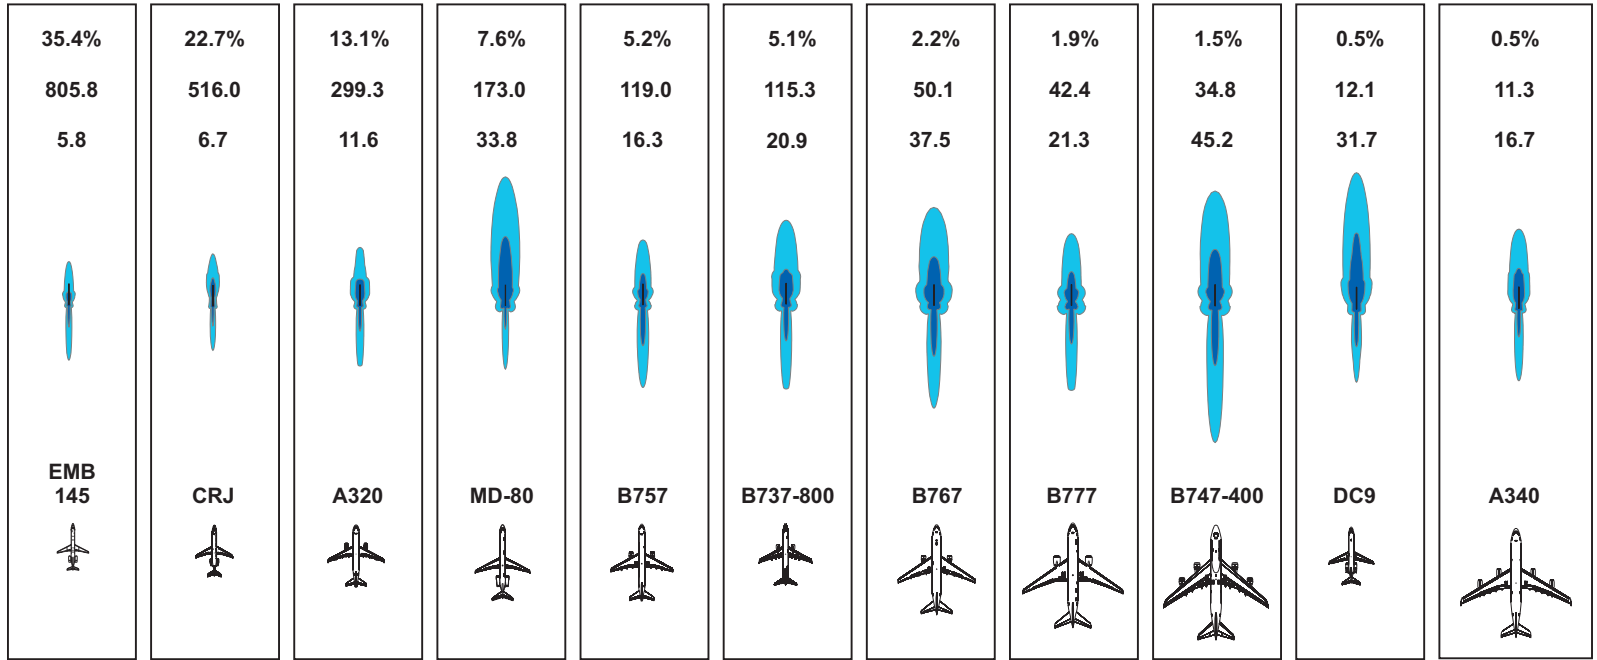

# ORD AIRCRAFT NOISE COMPARISON

Percentage of Total Operations at O'Hare:  
2010 Average Daily Operations:  
Footprint Area (square miles):

Percentage of Total Operations at O'Hare:  
2010 Average Daily Operations:  
Footprint Area (square miles):