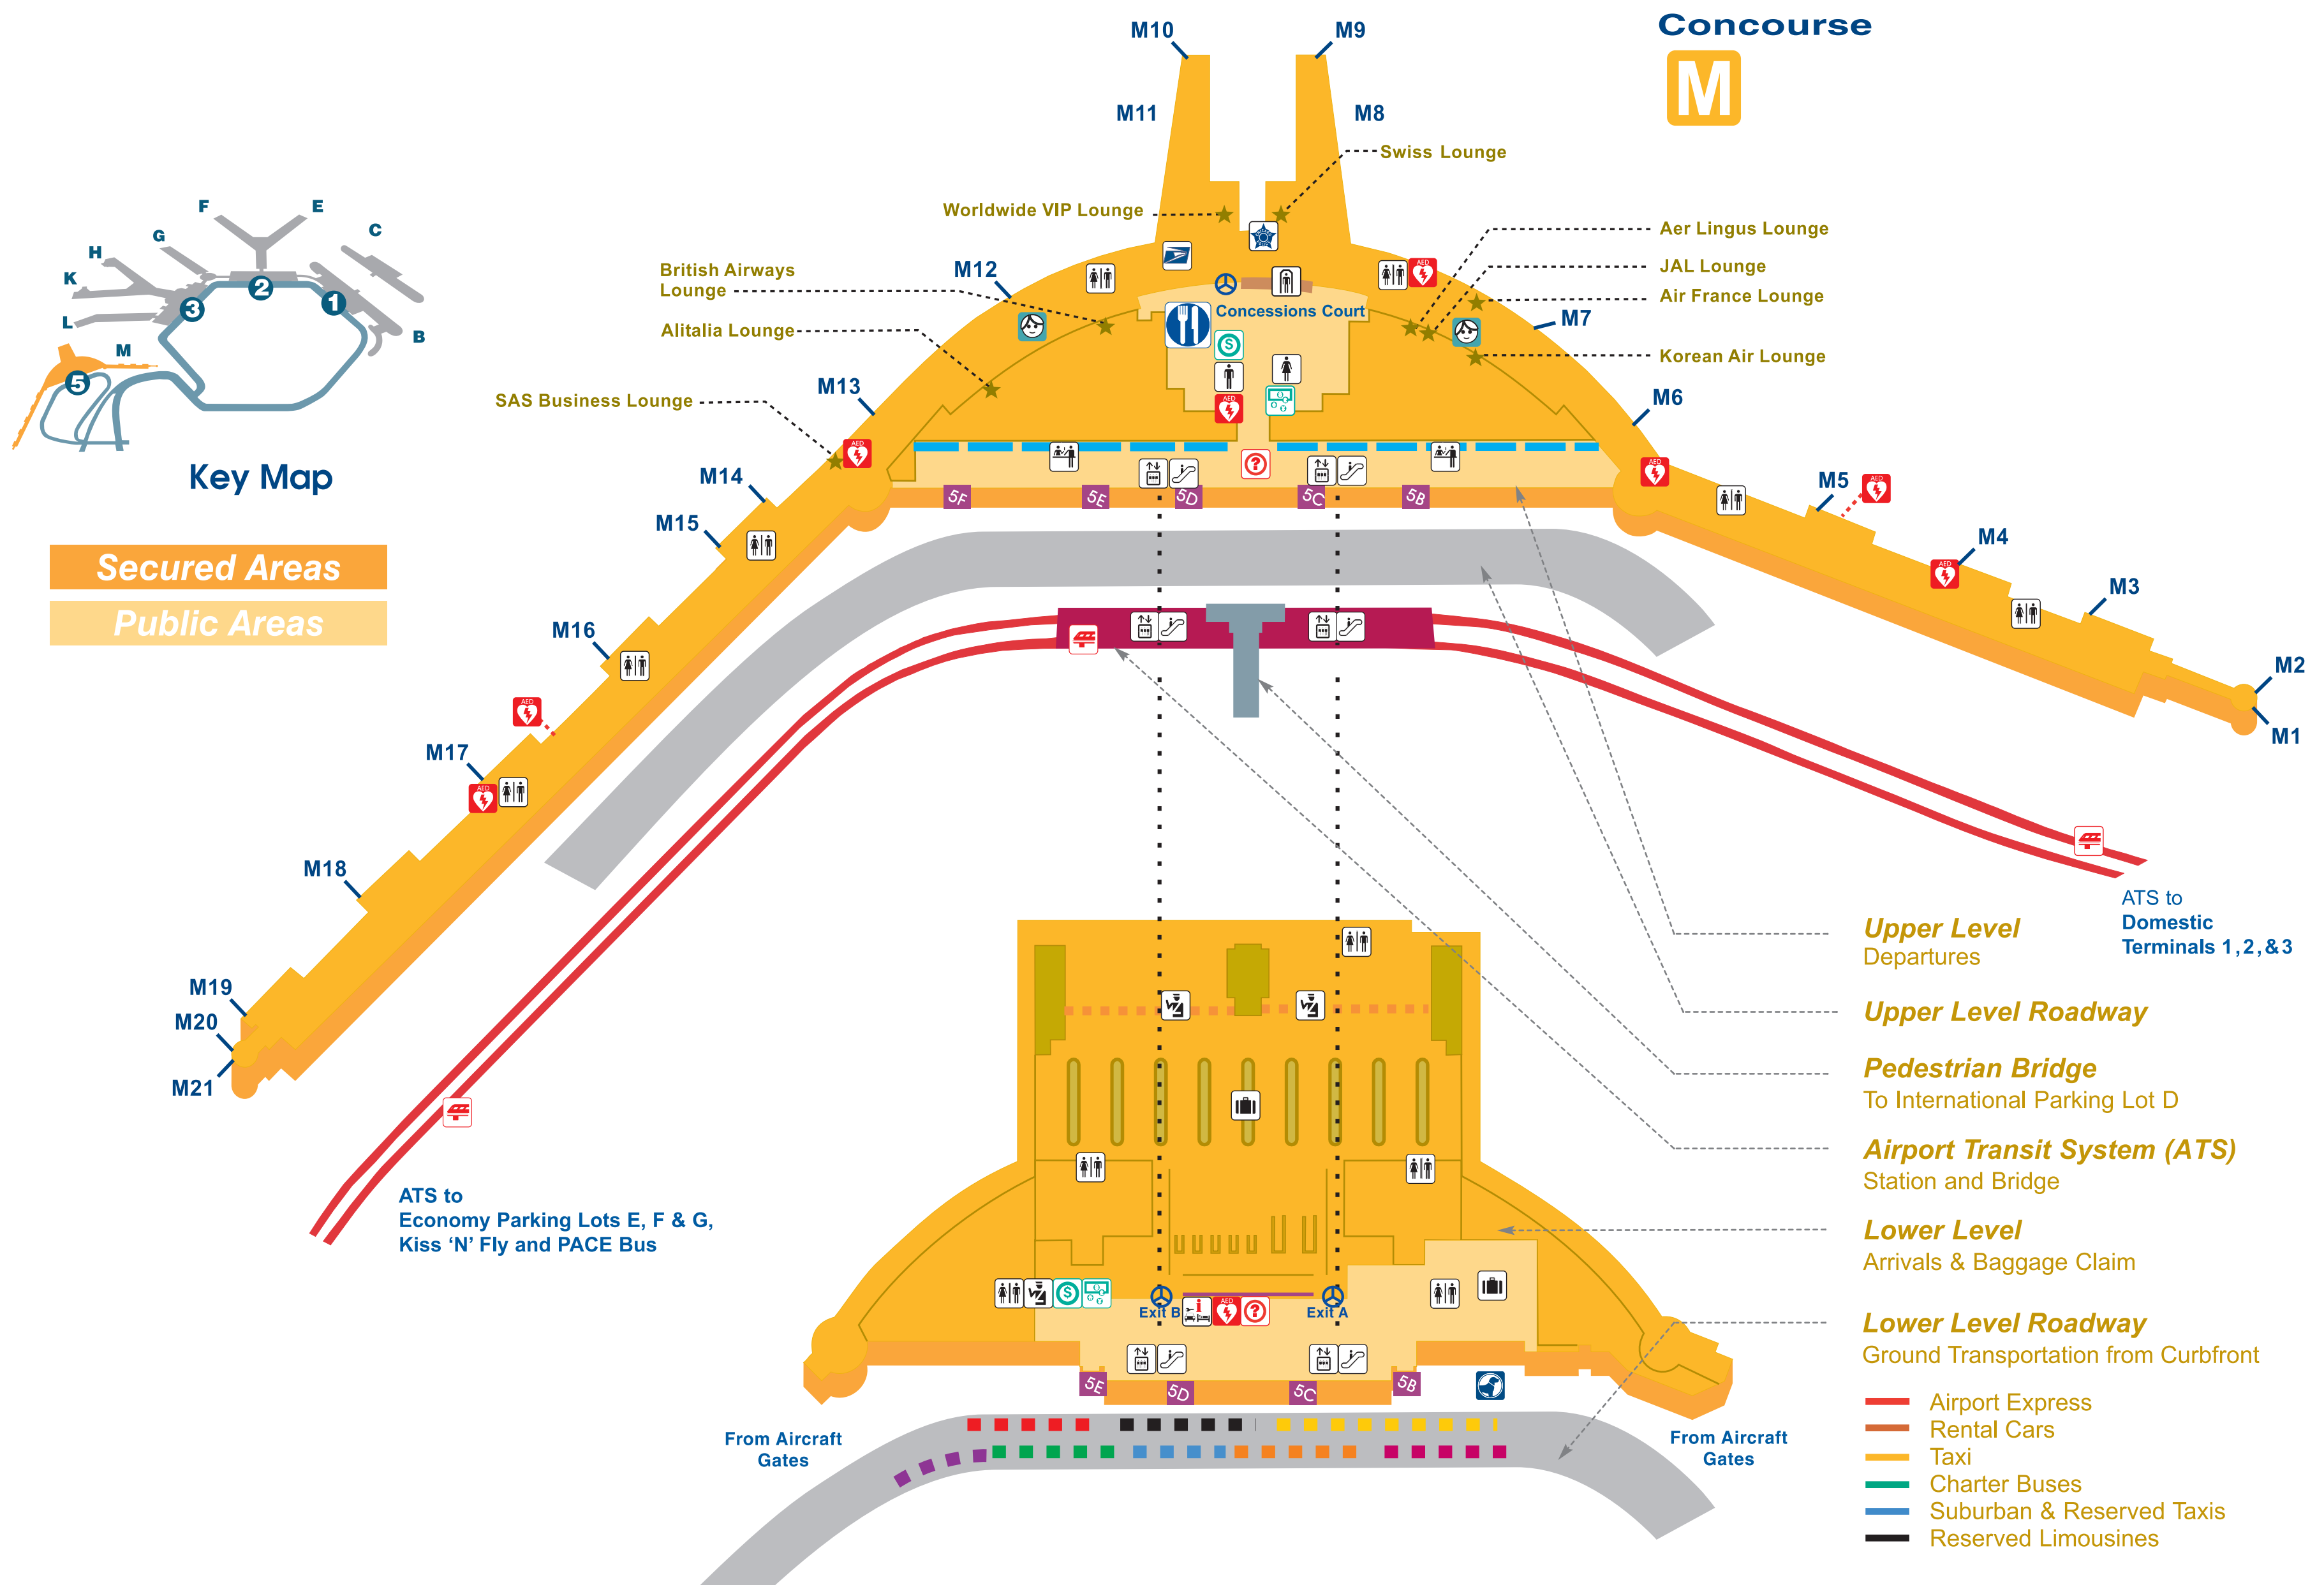

TERMINAL

5

Aer Lingus | AeroMexico | Air France | Air India | Alitalia | All Nippon Airways (ANA) (arrivals only) | American (international arrivals only) | Asiana | British Airways | Cathay Pacific | Cayman Airways | Copa Airlines | Etihad Airways | Iberia (arrivals only) | Japan Airlines (JAL) (arrivals only) | KLM Royal Dutch | Korean Air | LOT Polish | Lufthansa (arrivals only) | Mexicana | Pakistan Int'l | Royal Jordanian | SAS | SWISS | TACA | Turkish Airlines | United (international arrivals only) | USA 3000 | Virgin Atlantic Airways

TERMINAL FACILITIES

- | | | | |
|---|---------------------------|---|--|
| Airport Information | "Play It Safe" Exhibit | U.S. Mail Drop Boxes | Assisted Care Toilet Facilities |
| Automated Teller Machine (ATM) | Door/Vestibule | Restaurants (Seating Available) | Seaway National Bank (Terminal 2) |
| Automated External Defibrillator Unit (AED) | Elevators | Security Checkpoint | Travelers Aid (773)894-2427 |
| Baggage Claim | Escalators | Service Area Wheelchair Assistance Contact Airlines | US Customs |
| Chapel (Terminal 2 Mezz) | Exit | Ticket Counter | USO (Terminal 2 Mezz, Terminal 3 Mezz) |
| Charging Station | Foreign Currency Exchange | Toilets | Animal Relief Area |

GROUND TRANSPORTATION

- | | |
|---|--|
| Airport Transit System (ATS) | PACE Bus at Lot E Kiss'n'Fly (847) 364-7223 |
| Bus Shuttle Center (Hotel Courtesy Shuttles, Regional Buses, Off-Site Rental Cars, Off-Site Parking Shuttles) | Parking Elevator Center |
| CTA (Trains to City) | Rental Car/Hotel Info Kiosk (Lower Level Arrivals) |
| Cell Phone Lot in Lot F | Auto Pound Located near Lot F (773) 694-0990 |
| Kiss 'n' Fly at Lot E | |
| Metra O'Hare Transfer Take Parking Lot Shuttle to ATS to all Terminals (312) 322-6777 | |